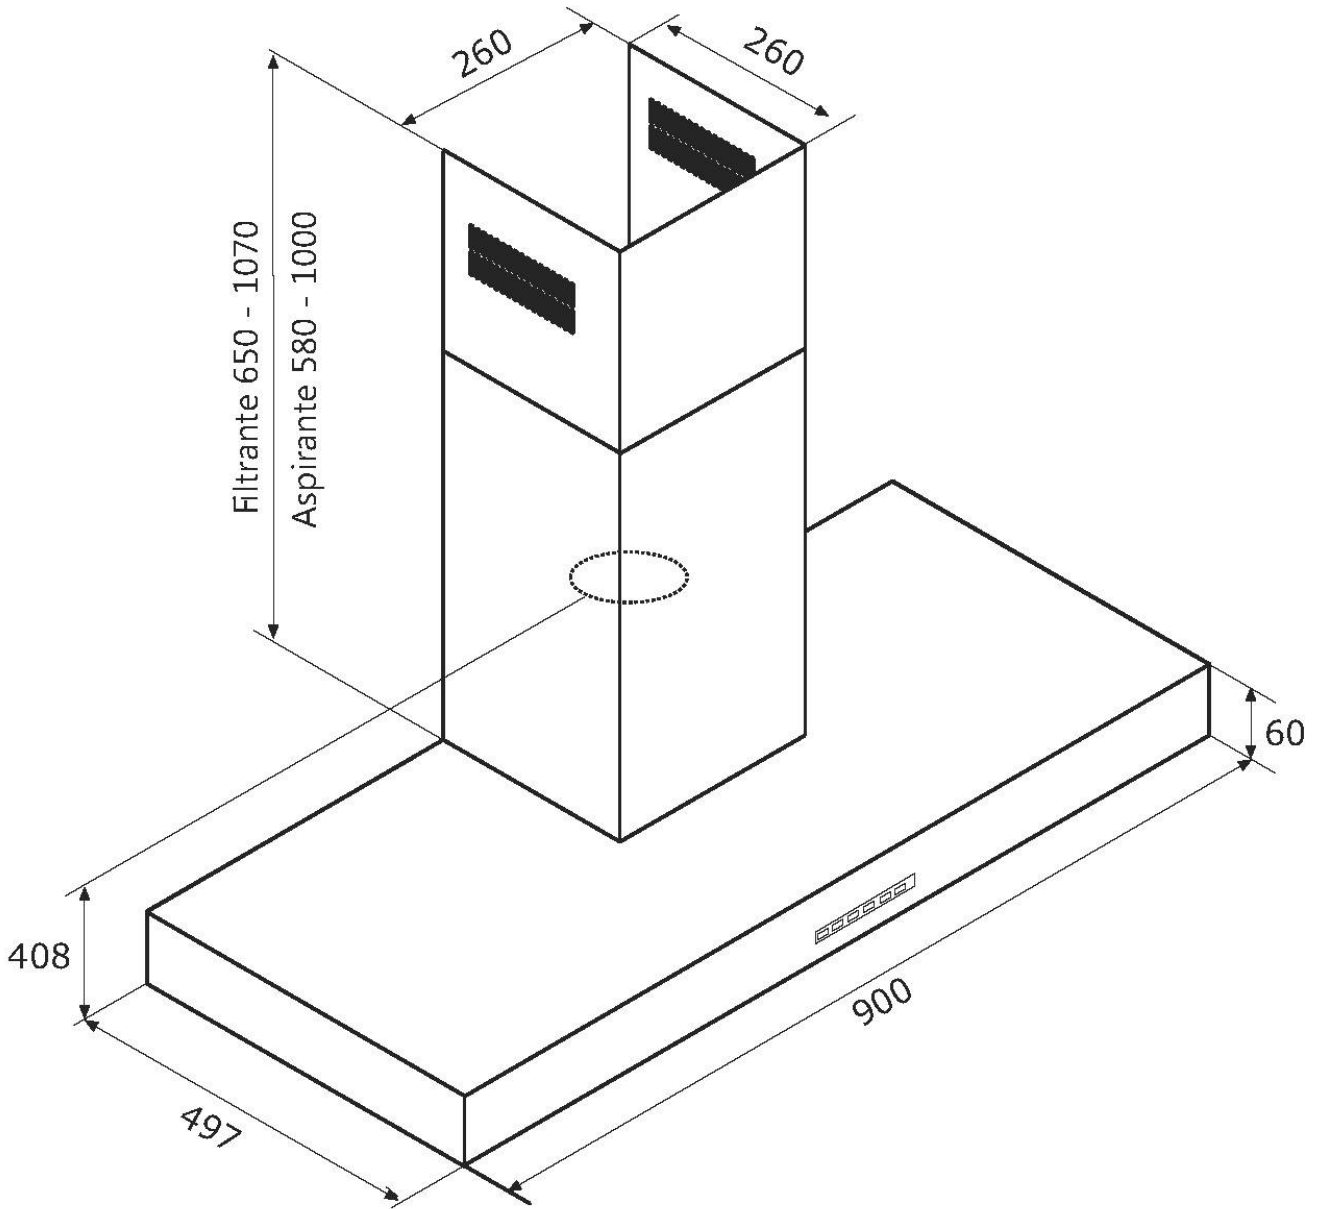

Hood KS black

Hoods

Code: 2504 394

90 cm

DETAILS

Hood type Wall-mounted suction hood

Product details Telescopic chimney

Energy class A

Chimney height

Aspiring mode: 580-1000 mm / filtering mode: 650-1070 mm

Air exhaust hole

ø 120/150 mm

Motor power

224 W

Air flow rate

632 M³/h

Lighting

LED lighting 2 x 1,2 W (4.000 kelvin)

Notes:

Fume exhaust ducts must have an internal diameter not lower than 120 mm

TECHNICAL DATA

GALLERY

OPTIONAL ACCESSORIES

Carbon filter
9700 517